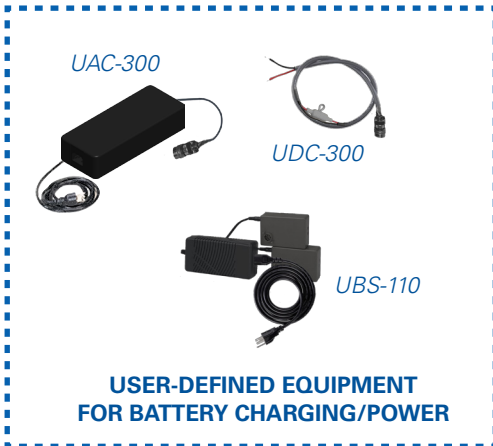

BP-300-BLK Backpack System

UBP-300-BLK

UBC-300

BB-2590/U

URC-300®

UVU-100

USER-DEFINED EQUIPMENT FOR AUDIO DEVICE

USER-DEFINED EQUIPMENT FOR BATTERY CHARGING/POWER

BACKPACK SYSTEM

Supplied, User-Defined and Optional Equipment

SUPPLIED EQUIPMENT:

- Qty. Description
 - 1 URC-300® VHF/UHF Transceiver
 - 1 UBC-300 Battery Case
 - 1 BB-2590/U Rechargeable Battery w/SMBus
 - 1 UVU-100 VHF/UHF Portable Antenna
 - 1 UBP-300-BLK Black Backpack

USER-DEFINED EQUIPMENT:

- User must select the desired audio device at time of quote (separately priced)
 - PTHS-200 Headset
 - PTHS-250 H-250 Handset
 - PTHS-300 Speaker Microphone
- User must select the desired battery charging device at time of quote (separately priced) ⁽¹⁾
 - UBS-110 Portable Battery Charger
 - UDC-300 DC Power Cable
 - UAC-300 AC/DC Power Supply

(1) The DC cable or AC/DC power supply will power the radio and simultaneously charge the battery while it is installed on the radio and the radio is powered on. The portable battery charger recharges the BB-2590/U battery separate from the radio and cannot be used to power the radio.