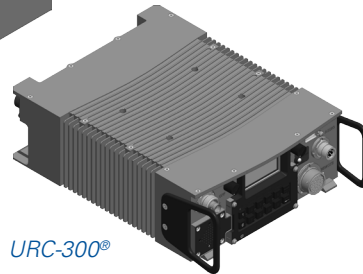

BP-300-BLK Backpack System

UBP-300-BLK

UBC-300

BB-2590/U

URC-300®

UVU-100

USER-DEFINED EQUIPMENT FOR AUDIO DEVICE

USER-DEFINED EQUIPMENT FOR BATTERY CHARGING/POWER

BACKPACK SYSTEM

Supplied, User-Defined and Optional Equipment

SUPPLIED EQUIPMENT:

- Qty. Description
 - 1 URC-300® VHF/UHF Transceiver
 - 1 UBC-300 Battery Case
 - 1 BB-2590/U Rechargeable Battery w/SMBus
 - 1 UVU-100 VHF/UHF Portable Antenna
 - 1 UBP-300-BLK Black Backpack

USER-DEFINED EQUIPMENT:

- User must select the desired audio device at time of quote (separately priced)
 - PTHS-200 Headset
 - PTHS-250 H-250 Handset
 - PTHS-300 Speaker Microphone
- User must select the desired battery charging device at time of quote (separately priced) ⁽¹⁾
 - UBS-110 Portable Battery Charger
 - UDC-300 DC Power Cable
 - UAC-300 AC/DC Power Supply