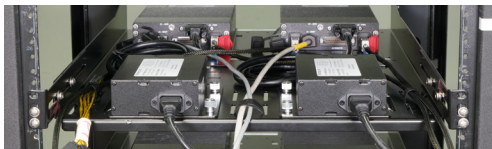

Power Quick Disconnect