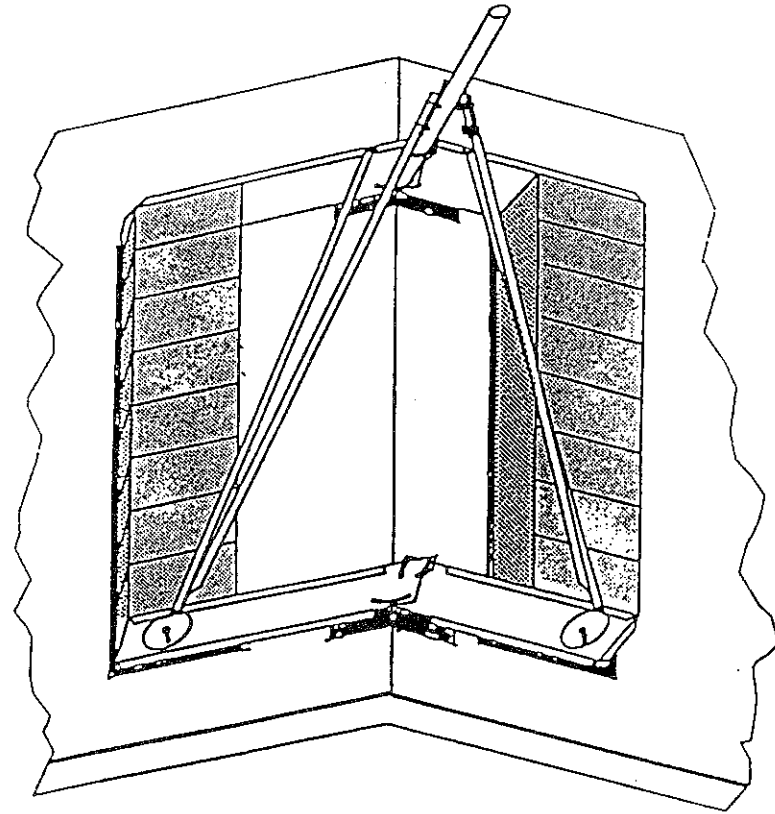

RIDGE MAST MOUNT (RMM)

- * Part Number 0800-123
- * 2.88 in. O.D. Mast Pipe Size
- * 70 MPH Wind Survival based on 30ft. above ground, exposure B

1.2M .6f/d Mount
used with Series 1123, 1124, and 1125

PRODELIN
ISO 9002 registered
certificate no. A2421