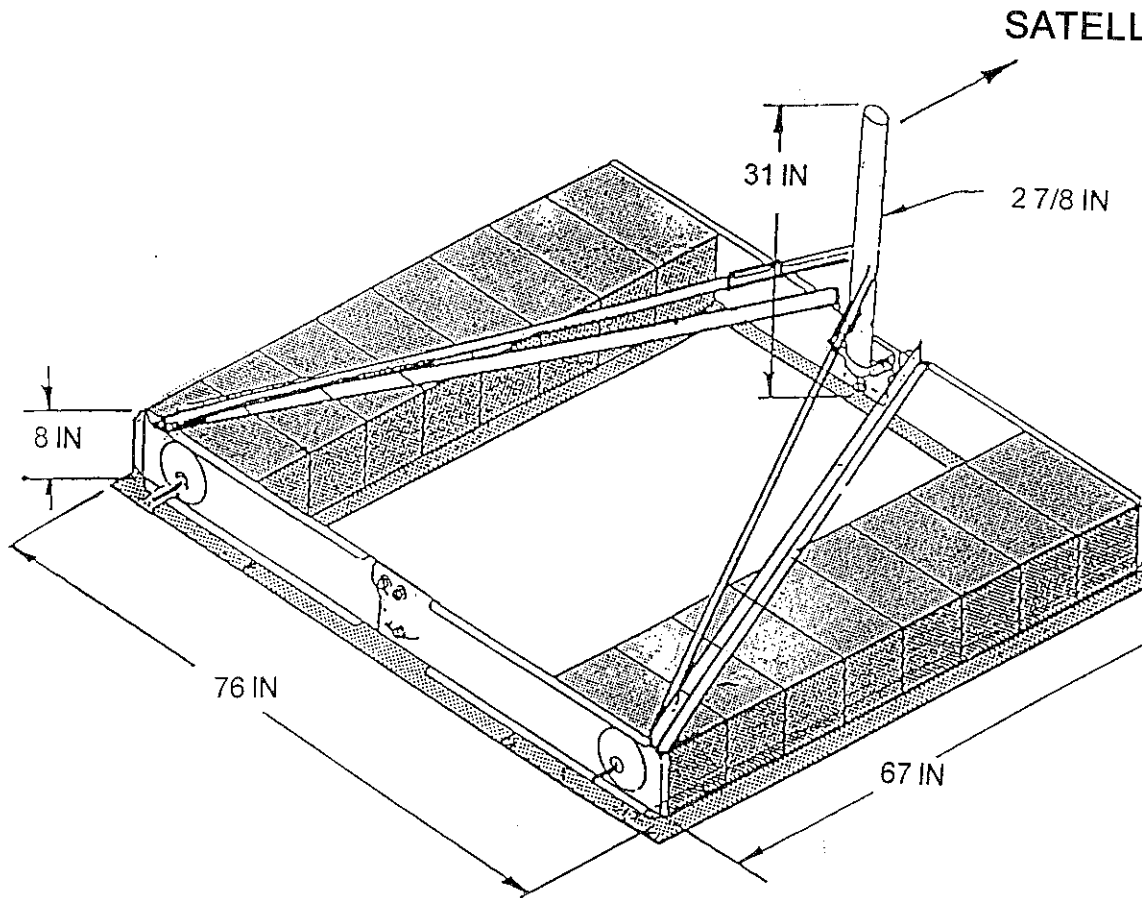

RIDGE MAST MOUNT (RMM)

- * Part Number 0800-123
- * 2.88 in. O.D. Mast Pipe Size
- * 70 MPH Wind Survival based on 30ft. above ground, exposure B

1.2M .6f/d Mount
used with Series 1123, 1124, and 1125

PRODELIN
ISO 9002 registered
certificate no. A2421

5002-206 (07-97) © PRODELIN