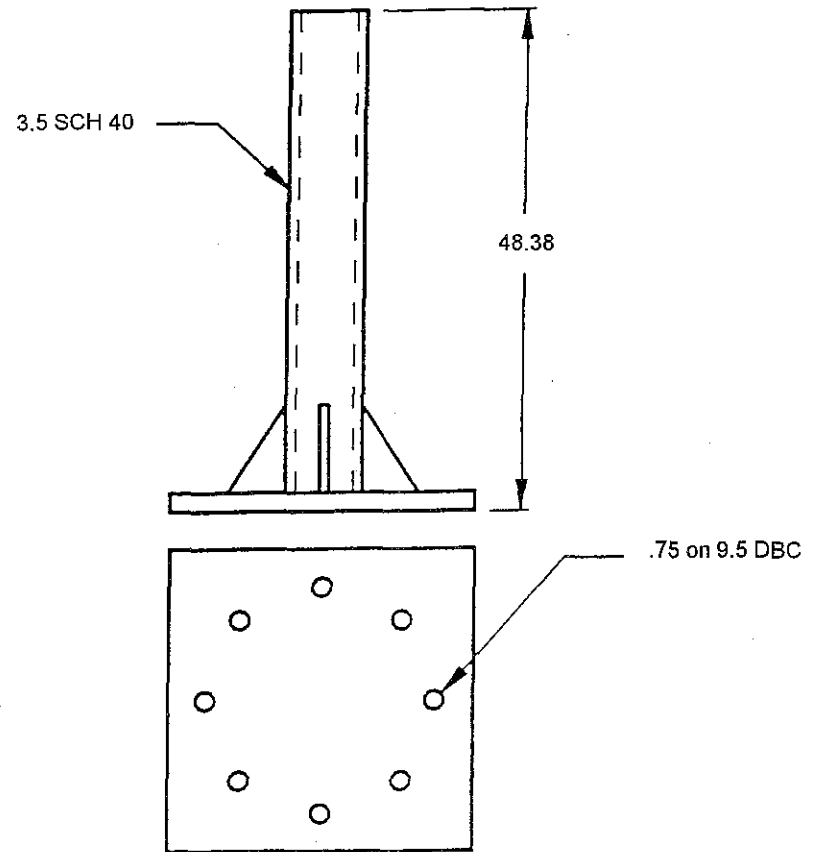

## UNIVERSAL MAST MOUNT

- \* Part Number 0800-095
- \* 4.00in. O.D. Mast Pipe Size
- \* 125 MPH Wind Survival

## PEDESTAL MOUNT

- \* Part Number 0800-972
- \* 4.00in. O.D. Mast Pipe Size
- \* 125 MPH Wind Survival

**1.8M .6 f/d Mounts**  
**used with Series 1183, 1184, and 1186**

## 10' x 10' NPMM

- \* Part Number 0800-1114 with pads
- \* Part Number 0800-1229 without pads
- \* 4.00 in. O.D. Mast Pipe Size
- \* 125 MPH Wind Survival, based on 30ft. above ground, exposure B

## SHISKABOB ROOF MOUNT (SRM-36)

- \* Used with Series 1183 and 1184 only
- \* Part Number 0800-763 with pads
- \* Part Number 0800-755 without pads
- \* 4.00 in. O.D. Mast Pipe Size
- \* 125 MPH Wind Survival, based on 30ft. above ground exposure B