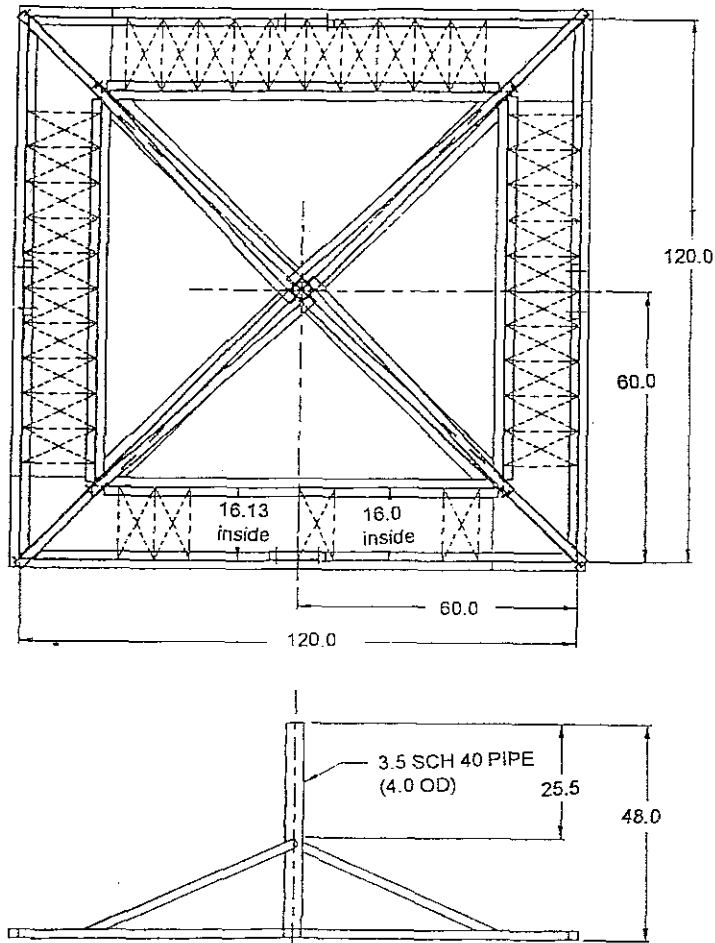

## UNIVERSAL MAST MOUNT

- \* Part Number 0800-095
- \* 4.00in. O.D. Mast Pipe Size
- \* 125 MPH Wind Survival

## PEDESTAL MOUNT

- \* Part Number 0800-972
- \* 4.00in. O.D. Mast Pipe Size
- \* 125 MPH Wind Survival

**1.8M .6 f/d Mounts**  
**used with Series 1183, 1184, and 1186**

## 10' x 10' NPMM

- \* Part Number 0800-1114 with pads
- \* Part Number 0800-1229 without pads
- \* 4.00 in. O.D. Mast Pipe Size
- \* 125 MPH Wind Survival, based on 30ft. above ground, exposure B