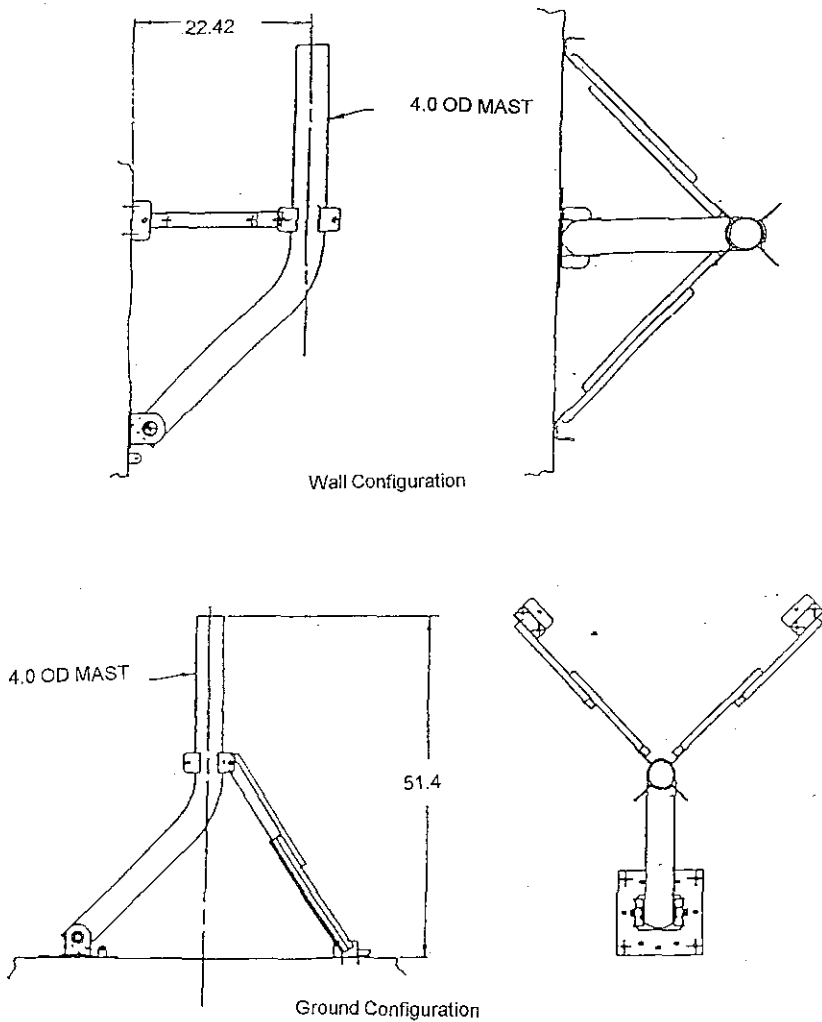

## UNIVERSAL MAST MOUNT

- \* Part Number 0800-095
- \* 4.00in. O.D. Mast Pipe Size
- \* 125 MPH Wind Survival

## PEDESTAL MOUNT

- \* Part Number 0800-972
- \* 4.00in. O.D. Mast Pipe Size
- \* 125 MPH Wind Survival

**1.8M .6 f/d Mounts**  
**used with Series 1183, 1184, and 1186**

## 10' x 10' NPMM

- \* Part Number 0800-1114 with pads
- \* Part Number 0800-1229 without pads
- \* 4.00 in. O.D. Mast Pipe Size
- \* 125 MPH Wind Survival, based on 30ft. above ground, exposure B