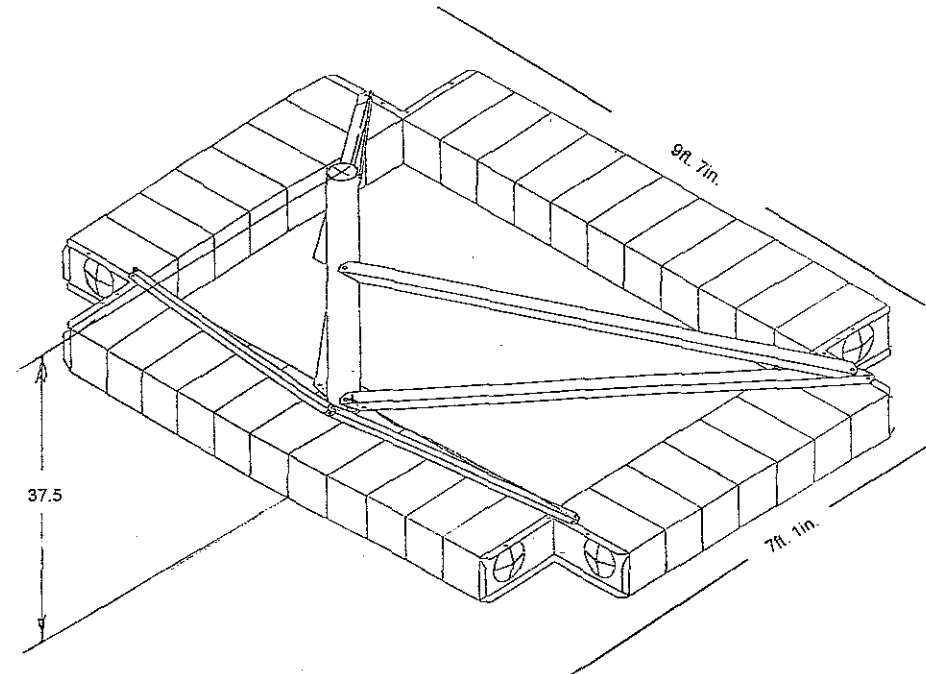

SHISKABOB ROOF MOUNT (SRM-36)

- Used with Series 1183 and 1184 only
- Part Number 0800-763 with pads
- Part Number 0800-755 without pads
- 4.00 in. O.D. Mast Pipe Size
- 125 MPH Wind Survival, based on 30ft. above ground exposure B

1.8M .6 f/d Mounts
used with Series 1183, 1184, and 1186

PRODELIN
ISO 9002 registered
certificate no. A2421

5002-196 (08-97) © PRODELIN