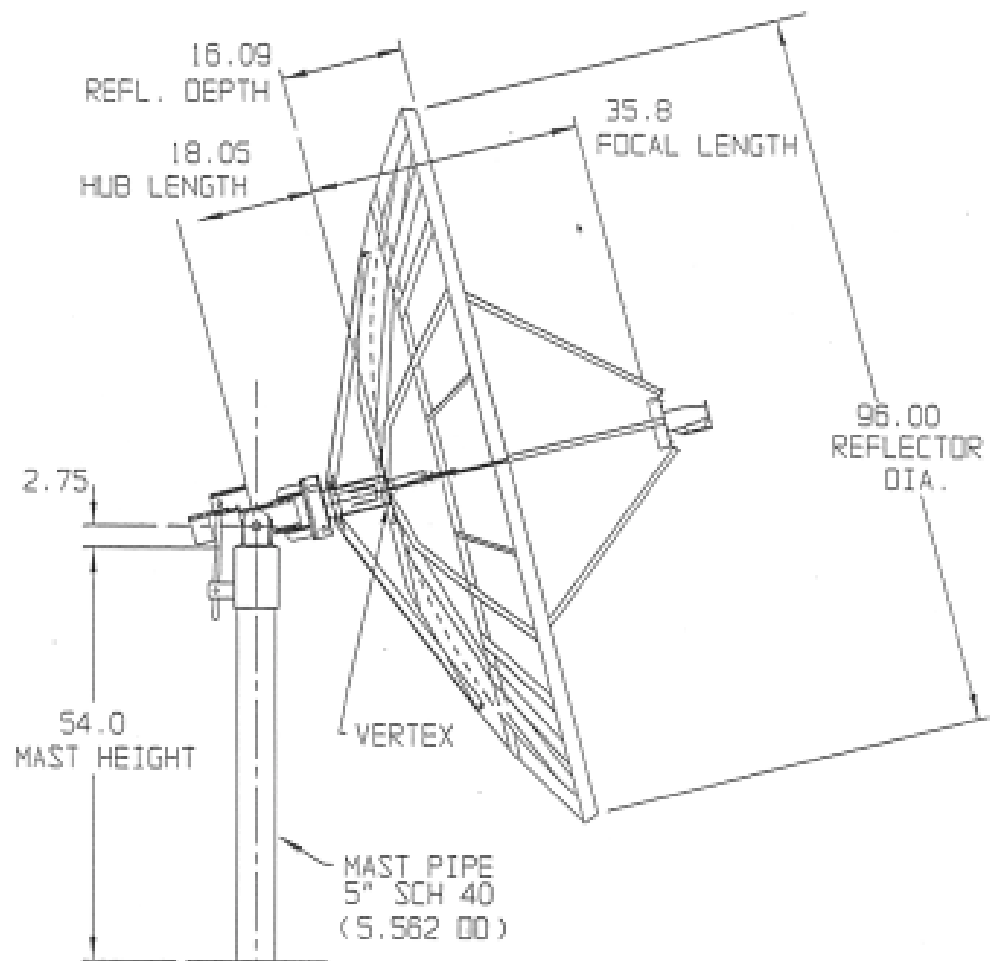

Prodelin Corporation

**2.4 Meter Series 1253
C-Band Receive Only
Antenna Geometry**