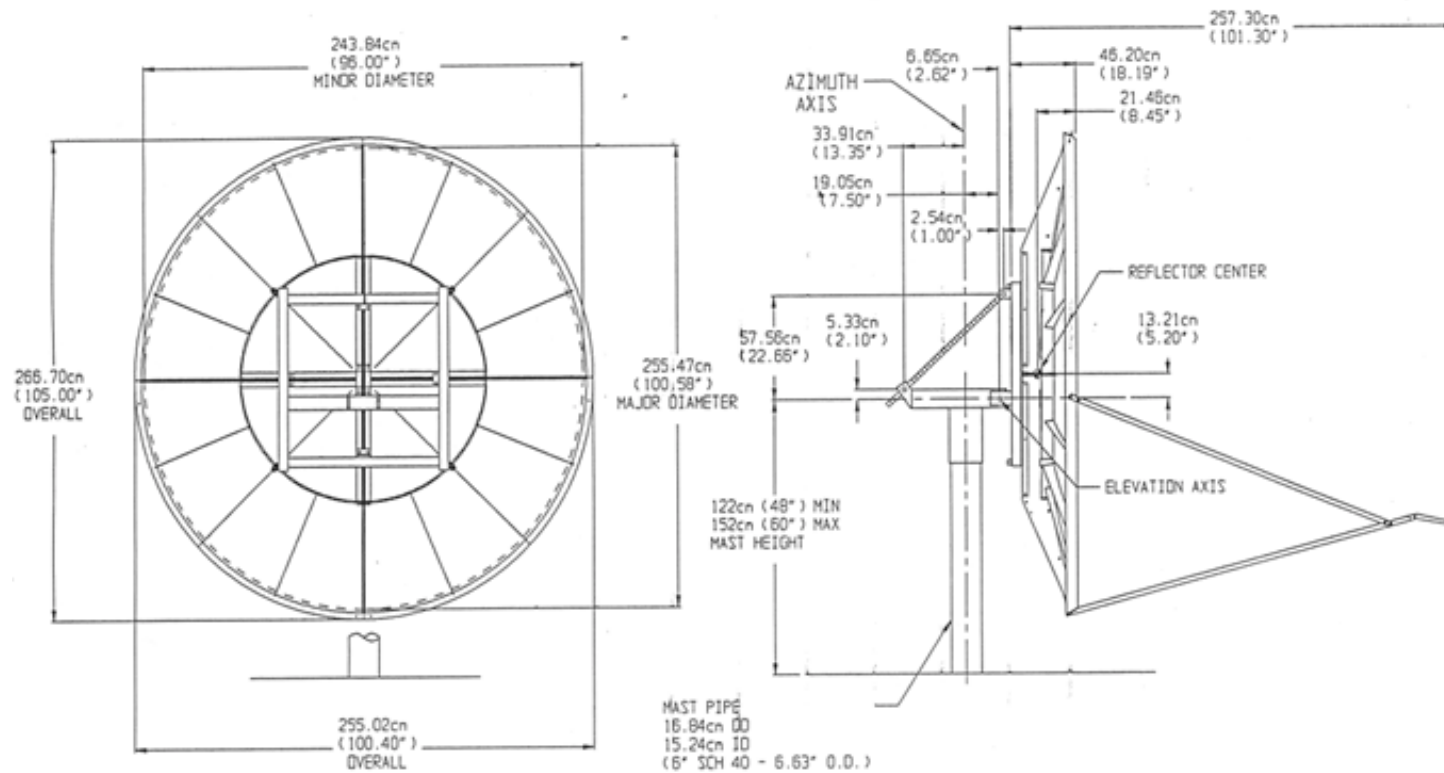

Prodelin Corporation

**2.4 Meter Series 1244
 C and Ku-Band Receive/Transmit
 Antenna Geometry**