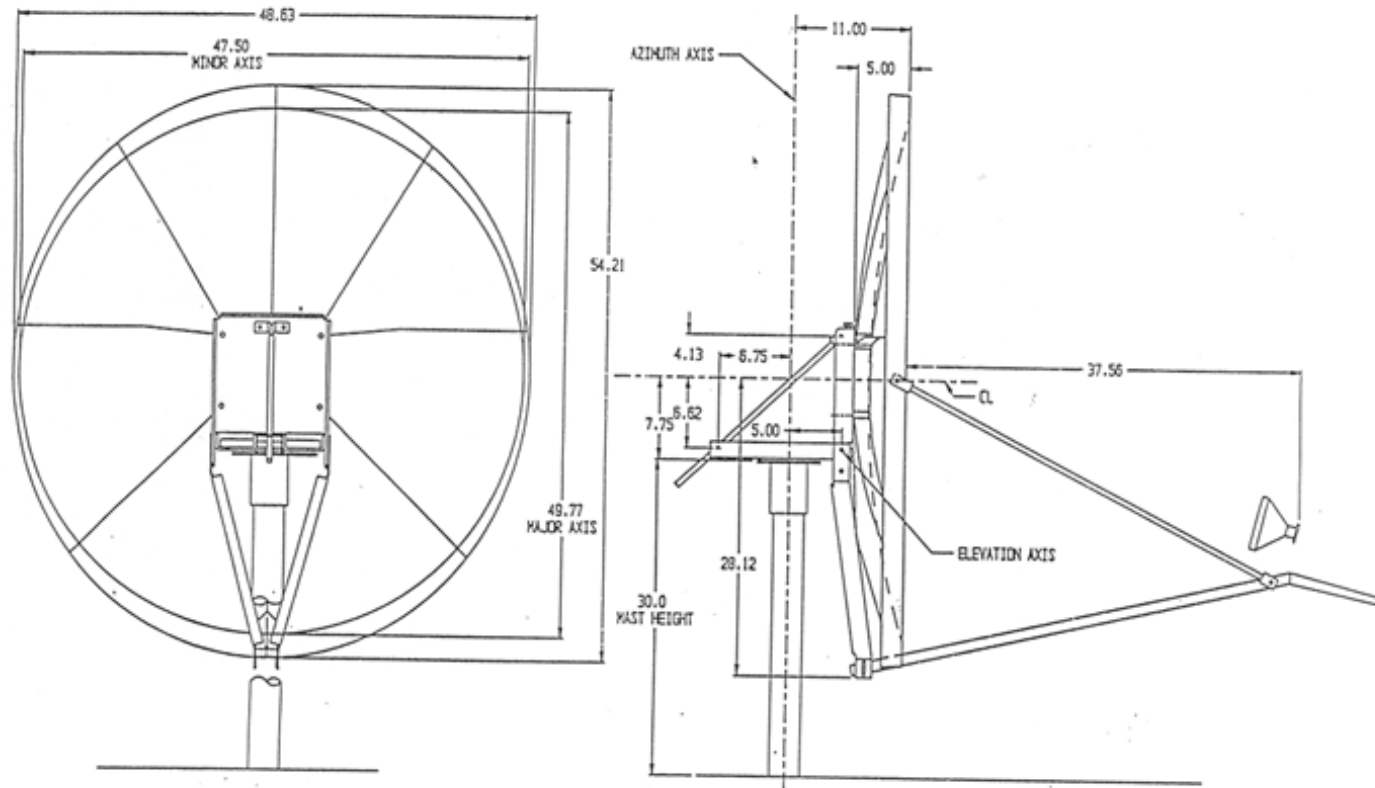

Prodelin Corporation

1.2 Meter Series 1134
Ku-Band Receive/Transmit
Antenna Geometry