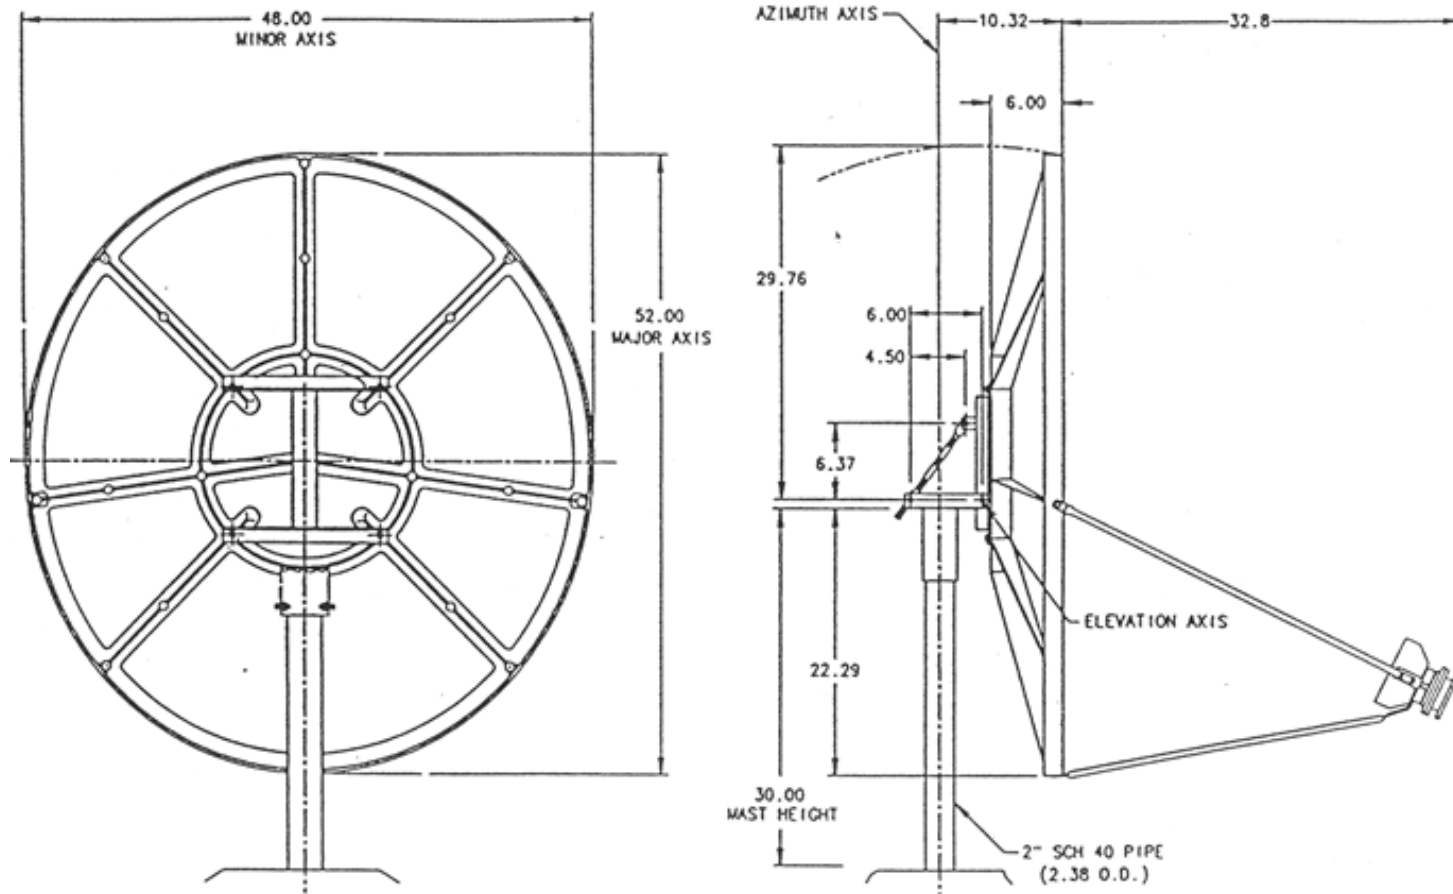

# Prodelin Corporation

**1.2 Meter Series 1130  
C-Band Receive Only  
Antenna Geometry**